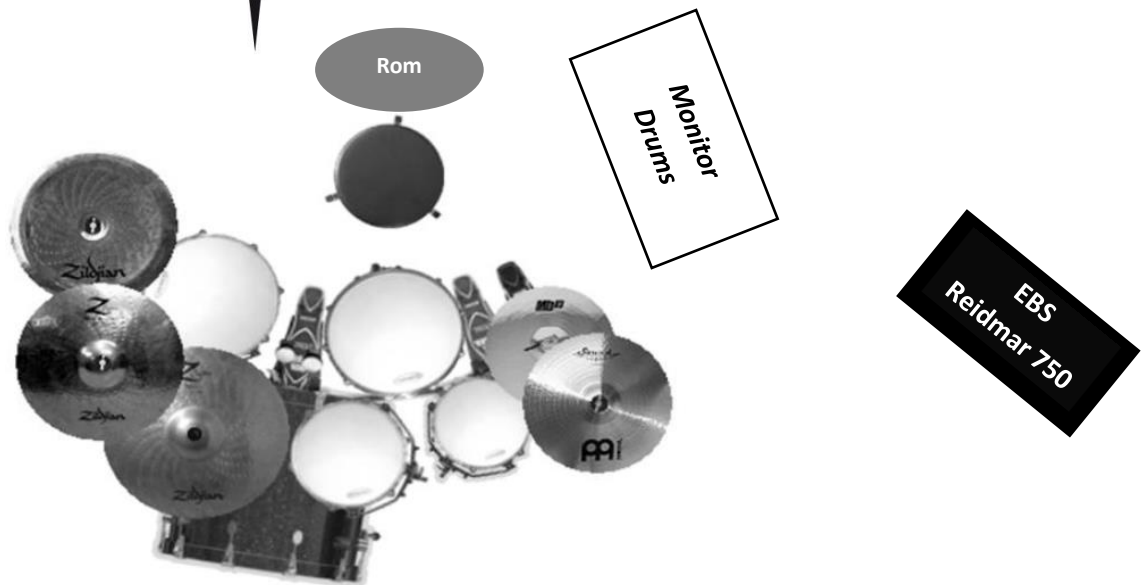

HELLIXIR

EVH
5150

EVH
5150

Matt Alex Gasta Laurent

Monitor
Left Guitar

Monitor
Lead Vocals

Monitor
Bass & Vocals

Monitor
Right Guitar

SET UP	
Left Guitar (Matt)	- 1xSM57 or similar (e609, C414, MD421)
Right Guitar (Laurent)	- 1xSM57 or similar (e609, C414, MD421)
Bass Guitar (Gasta)	- 1xDI - 1xD112 or similar (BETA52, MD421)
Drums (Rom)	- Snare: 1xBETA57 or similar (SM57, e604) - Toms: 3xBETA98 or similar (MD421, e604, SM57) - Kick: 1xBETA91 or similar (SM91, BETA52) - Trigger: 1xDI (mono - 1x6.35mm jack) - Charley : 1xSM81 or similar (C451, MK012, KM184) - Overheads: 2xC414 or similar (C451, KM184, MK012)
Samples	- 2xDI (stereo - 2x6.35mm jack)
Vocals (Alex & Gasta)	- 2xSM58